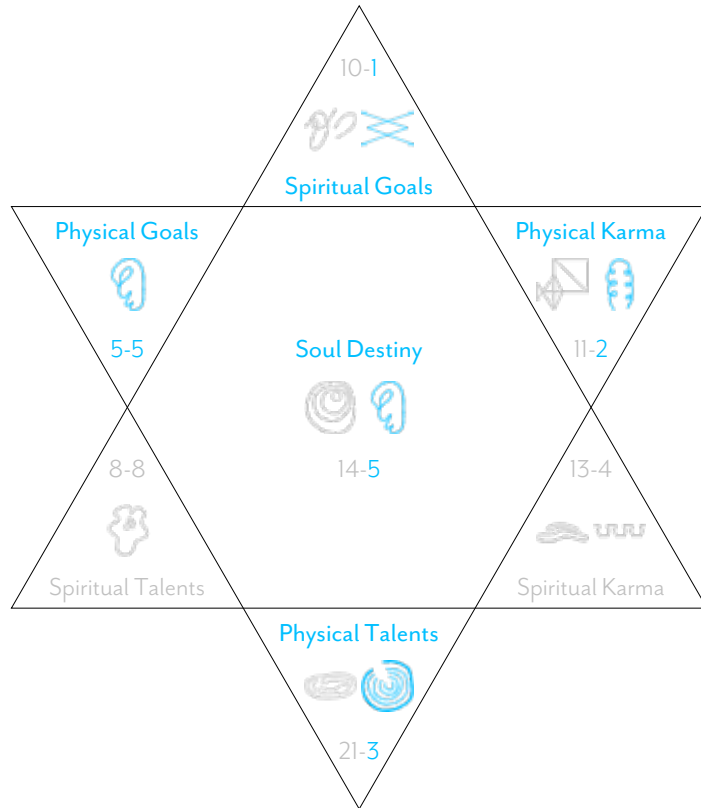

Michael William Sampson

FULL BIRTH READING (COMPLETE)

COMMUNICATION VIBRATION PROFILE

M-I-C-H-A-E-L-W-I-L-L-I-A-M-S-A-M-P-S-O-N

Number Categories: [Communication](#)

Communication Vibration Numbers: 1, 2, 3, 5

COMMUNICATION VIBRATION PROFILE

This shows you the communications numbers in your chart which you are to use to communicate your soul's Gift of Service to the World. Any blockages to their full expression such as unworthiness to receive or be loved or persecution for speaking your truth need to be cleared in order to fully activate these.