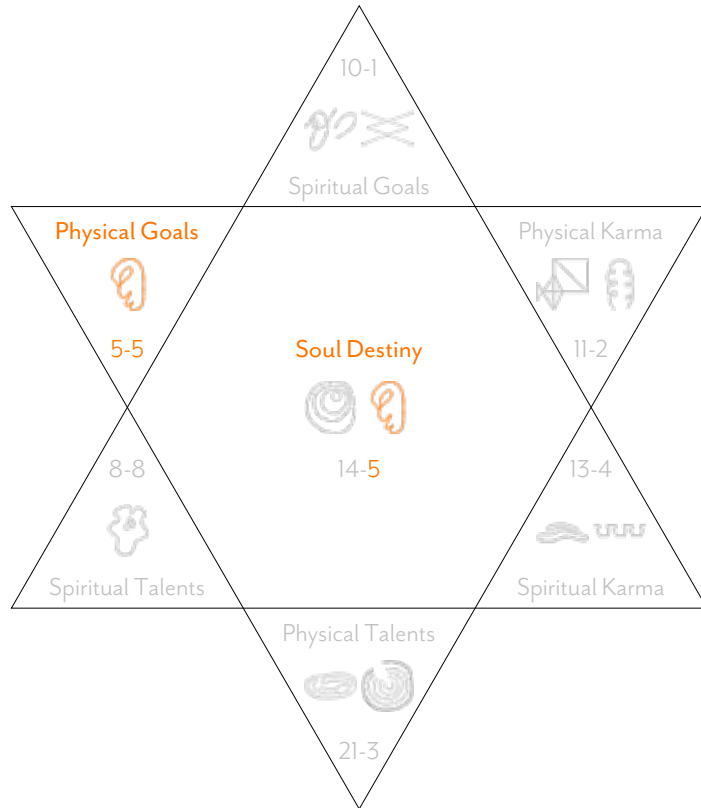

Michael William Sampson

FULL BIRTH READING (COMPLETE)

CREATIVE VIBRATION PROFILE

M-I-C-H-A-E-L-W-I-L-L-I-A-M-S-A-M-P-S-O-N

Number Categories: **Creative**

Creative Vibration Numbers: 5

CREATIVE VIBRATION PROFILE

This shows you the creative numbers in your chart which you are to use to express your soul's creativity to the world as your Gift of Service. Any blockages between the ego and the soul creativity need to be cleared in order for them to become fully activated.