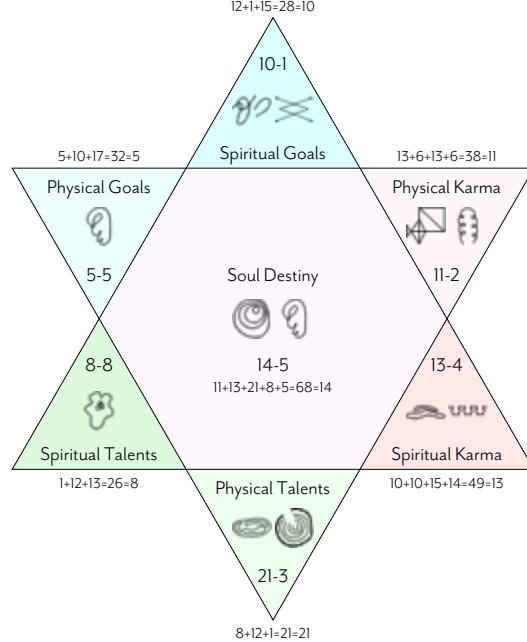

Michael William Sampson

FULL BIRTH READING (COMPLETE)

A SUMMARY OF YOUR SOUL CONTRACT: WHO YOU ARE AND WHY YOU ARE HERE

YOUR BIRTH CHART

M-I-C-H-A-E-L-W-I-L-L-I-A-M-S-A-M-P-S-O-N
13-10-8-1-5-12-6-10-12-12-10-1-13-15-1-13-17-15-6-14

EXPLANATION FOR THE COLOURS

Physical Karma: Emotionally charged challenges to be worked through

Physical Talents: Natural abilities that give forward motion to your life

Physical Goals: Your aspirations for what to achieve in the world