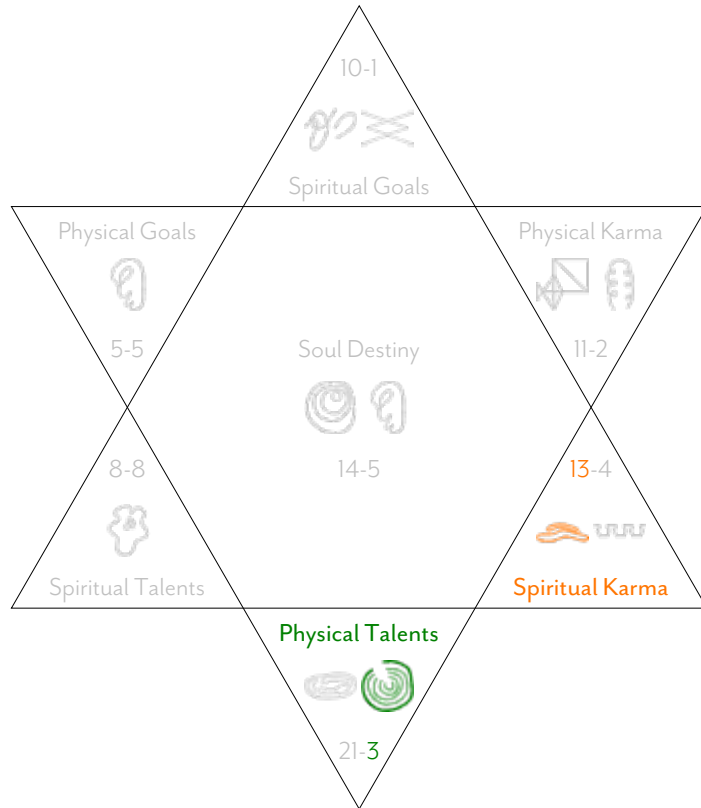

If you have Double Numbers that are in talents, then that energy is highly emphasised as an attribute.

Michael William Sampson

FULL BIRTH READING (COMPLETE)

MASTER NUMBERS

M-I-C-H-A-E-L-W-I-L-L-I-A-M-S-A-M-P-S-O-N