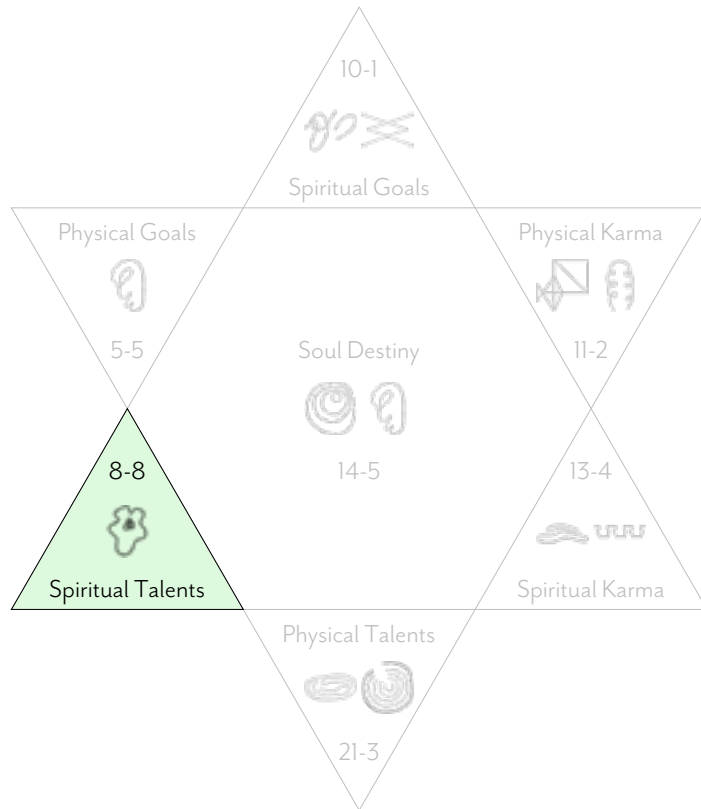

Michael William Sampson

FULL BIRTH READING (COMPLETE)

YOUR SPIRITUAL TALENTS

SPIRITUAL TALENTS

This is the set of latent abilities within your ego personality that are to be brought up into consciousness and honed by working through the Spiritual Karmic issues that are activated from the moment you were born.

At the beginning of your lifetime you usually have a small element of the karmic aspect of a given number within them that needs to be worked through in order to start manifesting their positive qualities.

As the Spiritual Talent energies flow into your Spiritual Karmic aspect, their ability to overcome these karmic issues depends upon their relative power and quality versus the karmic issues.

As the Spiritual Talents get stronger through time by working through the Spiritual Karmic issues, they allow you to start working towards manifesting your Spiritual Goals. The ability of the Spiritual Talents to help you manifest more of your Spiritual Goals depends on their relative power and quality.

This flow of energy from the Spiritual Talent aspect to the adjacent Spiritual Karma and Spiritual Goal aspects is called the "fulcrum of the talents".