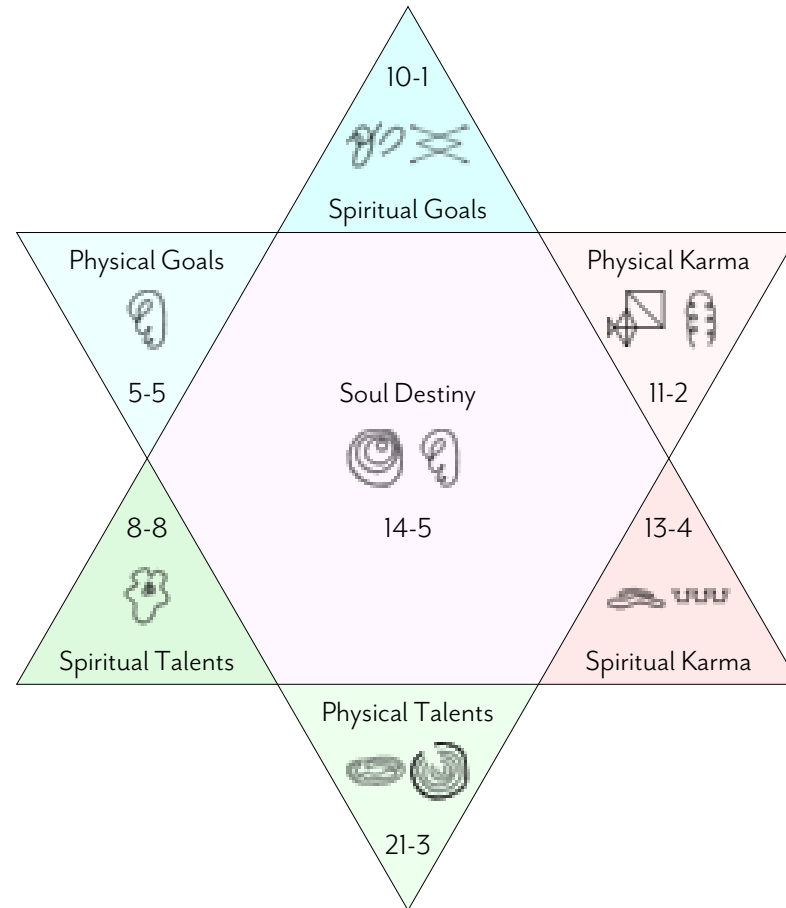

Below we have included your Birth Chart without calculations to help you focus on the numbers and symbols followed by the Summary interpretations and recommendations.

Would you like to go deeper?

Click below or scan the QR Code to find out more about:

[Your own Birth Reading Report](#)

[Live sessions with a practitioner](#)

Michael William Sampson

FULL BIRTH READING (COMPLETE)

YOUR BIRTH CHART

M-I-C-H-A-E-L-W-I-L-L-I-A-M-S-A-M-P-S-O-N

Would you like to go deeper?