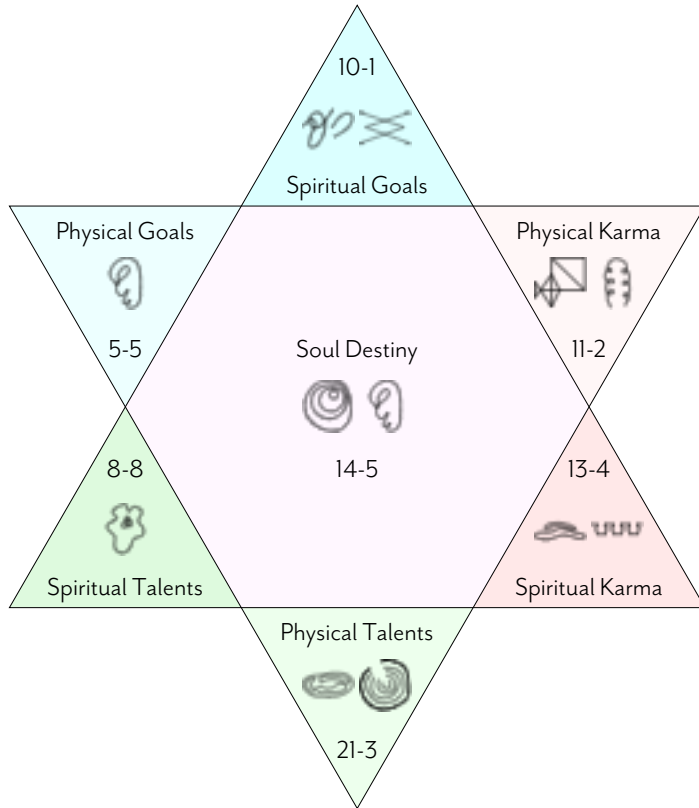

Michael William Sampson

FULL BIRTH READING (COMPLETE)

CASE STUDY - BIRTH CHART

M-I-C-H-A-E-L-W-I-L-L-I-A-M-S-A-M-P-S-O-N

CASE STUDY - INTRO

To help show you how to use your Soul Contract Reading to support you in understanding your life and how to master it, here is a case study with some examples of how to apply the lessons.

The subject of this case study is the fictional character Michael William Sampson. This is a composite name based on the real life experiences of clients we have worked with, to make this as real as possible for you. The interpretations are a selection of key points based upon the extensive in-depth layered interpretations contained in Michael's Soul Contract. They aim to give you an initial feel for the essence of what each set of aspect numbers actually means. The key points of interpretation for each number in a given aspect will also be shown.