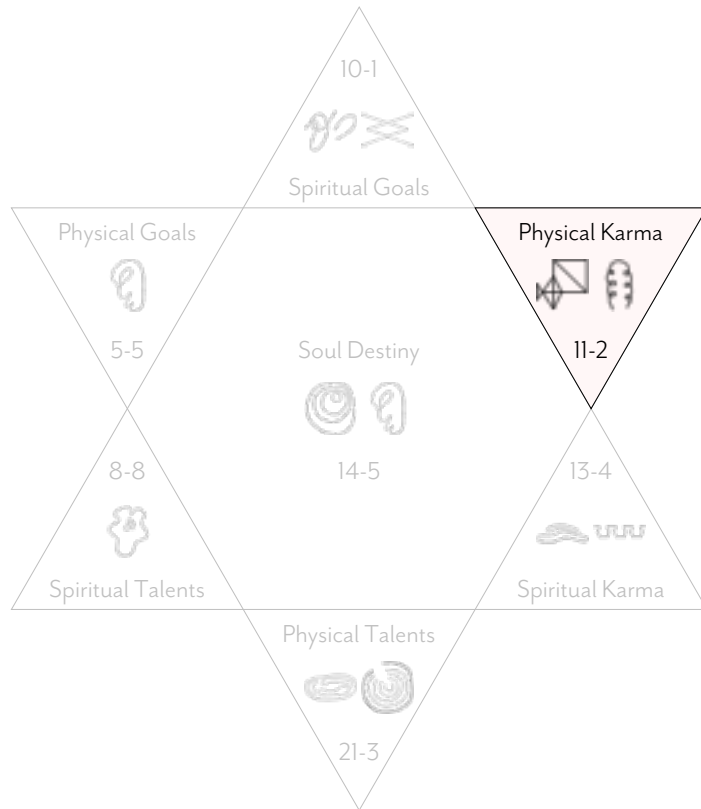

Soul Destiny 14-5 Your life purpose - the meaning of your life - why you are here

Summary: To find out who you truly are through a series of emotionally intense relationships. To open the mind to the multi dimensional nature of your existence.

So now let's continue by looking into your Physical Karma

Michael William Sampson

FULL BIRTH READING (COMPLETE)

YOUR PHYSICAL KARMA

PHYSICAL KARMA

This is a selection of unresolved past life issues the soul has brought into this lifetime to create the negative context in your life with respect to your physical outer world life.