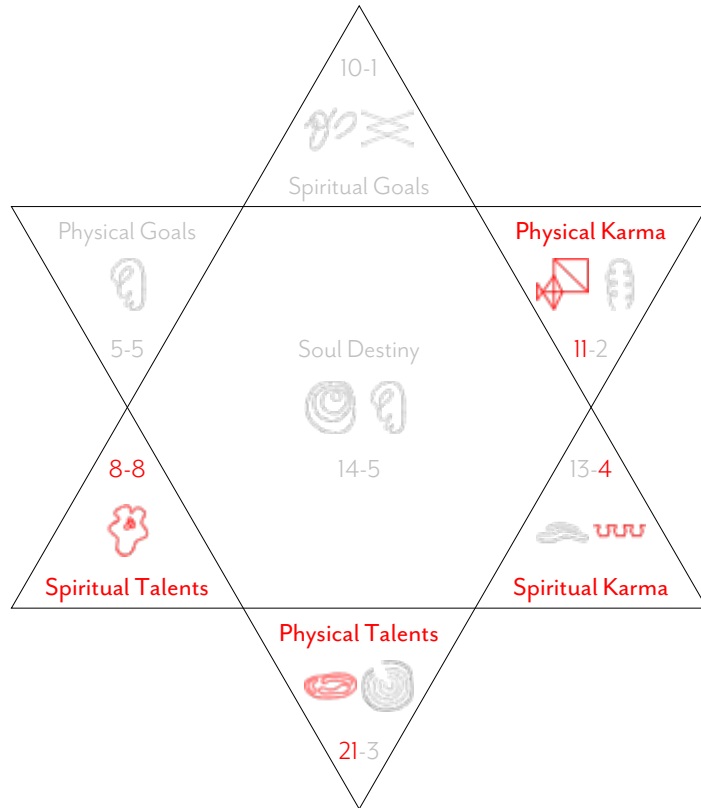

Michael William Sampson

FULL BIRTH READING (COMPLETE)

PHYSICAL VIBRATION PROFILE

M-I-C-H-A-E-L-W-I-L-L-I-A-M-S-A-M-P-S-O-N

Number Categories: **Physical**

Physical Vibration Numbers: 4, 8, 11, 21

PHYSICAL VIBRATION PROFILE

This shows you the physical numbers in your chart. These tend to have more geometric symbols associated with them and are all about how you ground, engage and relate with people and society in general on the physical Earth plane. Coming into the fullest possible positive expression of these is essential to allow the more spiritual energies in your chart to become grounded and accessible to the World.