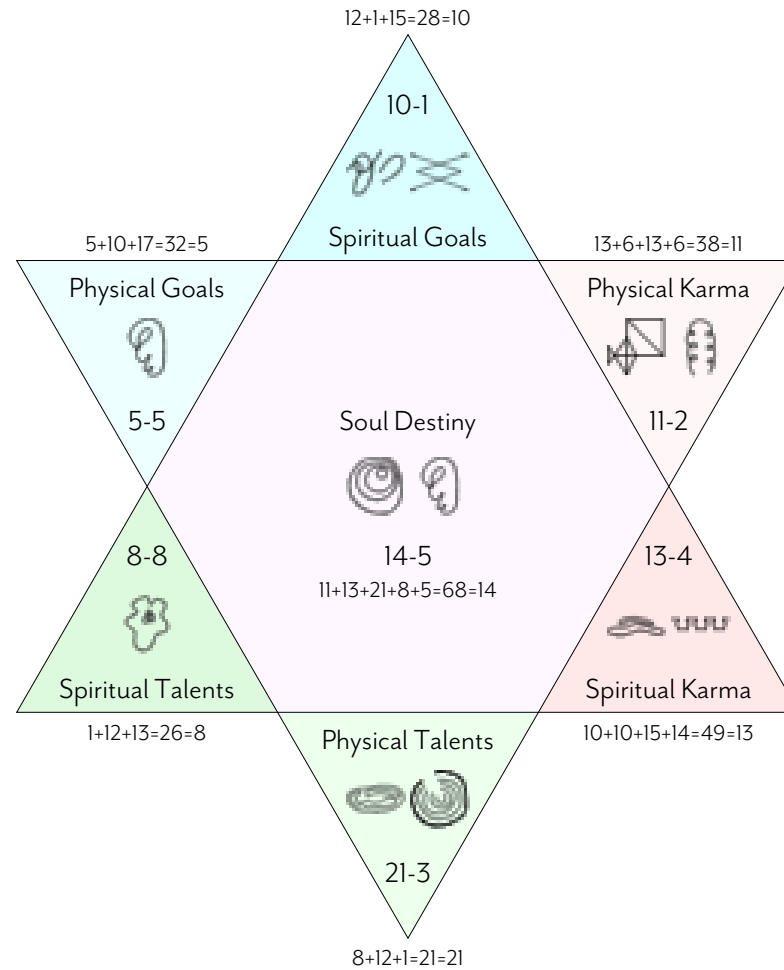

If you are using Adobe Reader, clicking on the link will take you to the relevant additional information. You can then use the keyboard shortcut ALT + back arrow to take you back to where you were.

If you are viewing your PDF in a browser, SHIFT + click will open the extra information in a new tab, which you can then close once you have read it, while the original page stays as it is.

Would you like to go deeper?

Click below or scan the QR Code to find out more about:

[Your own Birth Reading Report](#)

[Live sessions with a practitioner](#)

Michael William Sampson

FULL BIRTH READING (COMPLETE)

YOUR BIRTH CHART

M-I-CH-A-E-L-W-I-L-L-I-A-M-S-A-M-P-S-O-N
13-10-8-1-5-12-6-10-12-12-10-1-13-15-1-13-17-15-6-14

Would you like to go deeper?

Click below or scan the QR Code to find out more about:

[Your own Birth Reading Report](#)