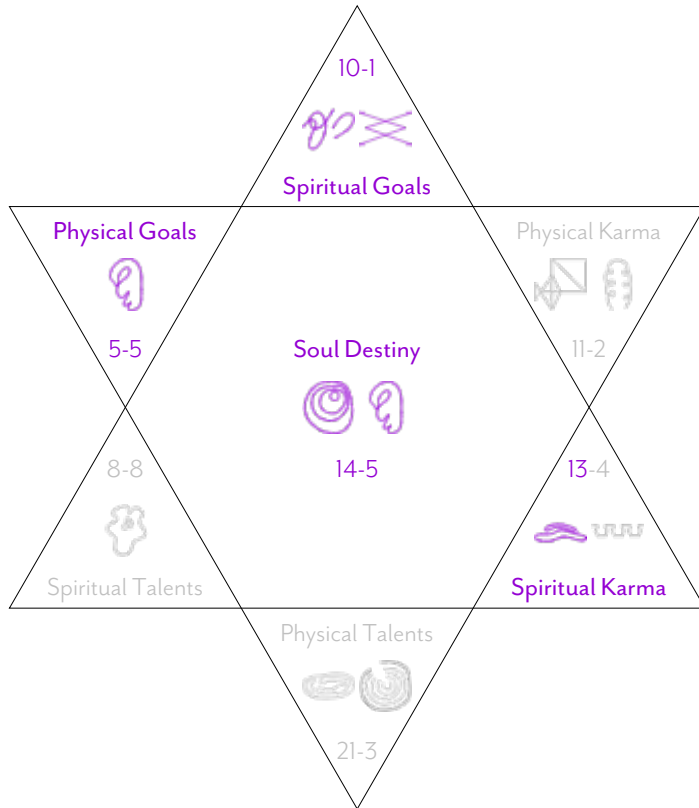

SPIRITUAL VIBRATION PROFILE

M-I-C-H-A-E-L-W-I-L-L-I-A-M-S-A-M-P-S-O-N

Number Categories: **Spiritual**

Spiritual Vibration Numbers: 1, 5, 10, 13, 14

SPIRITUAL VIBRATION PROFILE

Vibration Profiles

Each of the 22 numbers has between one and four number vibration categories associated with it. The four categories are Spiritual, Physical, Communication and Creative. They are another lens with which to view how your Soul Contract is constructed and will give you further insights into how your life is meant to unfold. If there are too many in one category, this could lead to being out of balance.