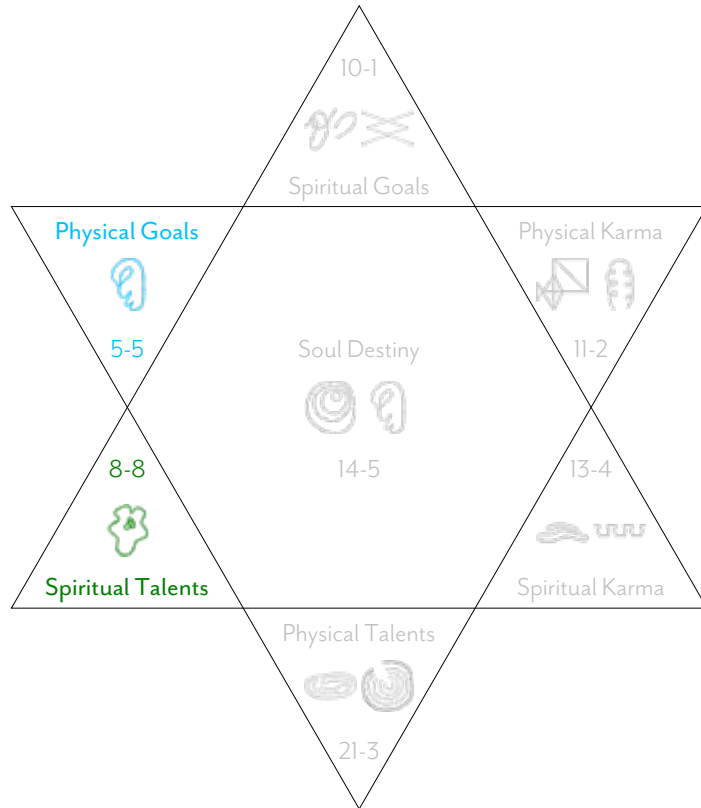

Michael William Sampson

FULL BIRTH READING (COMPLETE)

DOUBLE NUMBERS

M-I-CH-A-E-L-W-I-L-L-I-A-M-S-A-M-P-S-O-N

Aspect Types: Talents, Goals

DOUBLE NUMBERS

If you have Double Numbers, 1-1 through 9-9 in karma and to a lesser extent in goals, then you have no free will in this aspect. Your soul has chosen a specific set of energies for you to work through. Combination Numbers by comparison, e.g. 10-1 through 22-4, have a greater range of expression.

If you have Double Numbers that are in talents, then that energy is highly emphasised as an attribute.