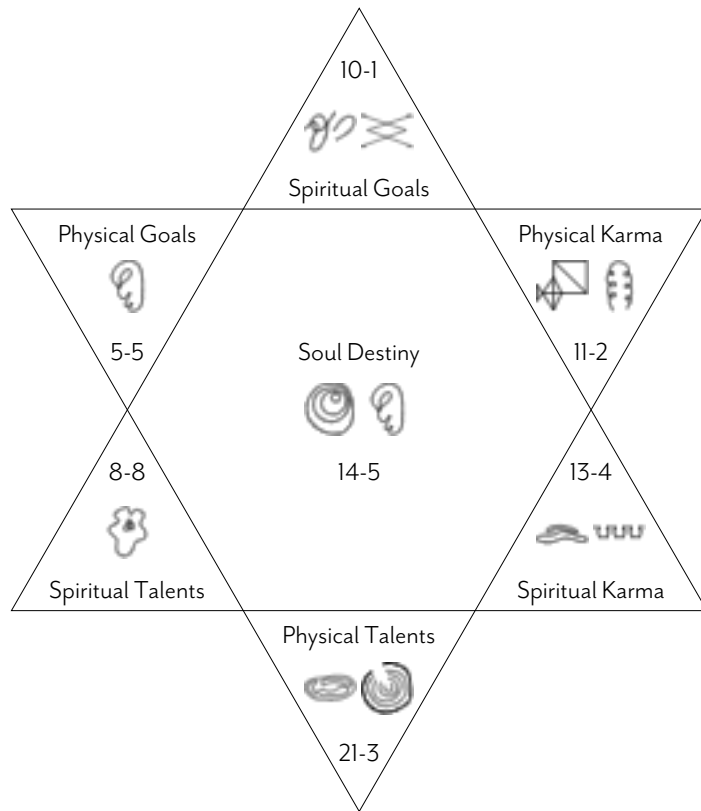

Michael William Sampson

FULL BIRTH READING (COMPLETE)

SYMBOLS

M-I-CH-A-E-L-W-I-L-L-I-A-M-S-A-M-P-S-O-N

ADDING SYMBOLS TO YOUR CHART

The symbols associated with each of the 22 Hebrew numbers are a universal language for the transmission of energies and concepts. They speak to the right side of the brain, the feminine side which deals with receptivity, intuition, creativity and artistic expression. When you look at them, simply sit with them and feel their energy and they will reveal more and more of themselves to you. These channelled symbols actually act as antennae for the particular frequency involved. They act as gateways and will open you up to deeper levels of the interpretation of your birth name. You may get different layers of meaning each time you look at them and receive their transmission. The geometric symbols are more earthy/grounded frequencies, and the more fluid ones are more spiritual in nature.

The Soul Contract decoding of your birth certificate name reveals the predominant set of energies creating your subjective life experience, by the Law of Attraction, in each and every moment for your entire lifetime.

So we have now covered the complete decoding mechanism from how your Birth Certificate Name is entered, right through to generating your full Birth Chart.