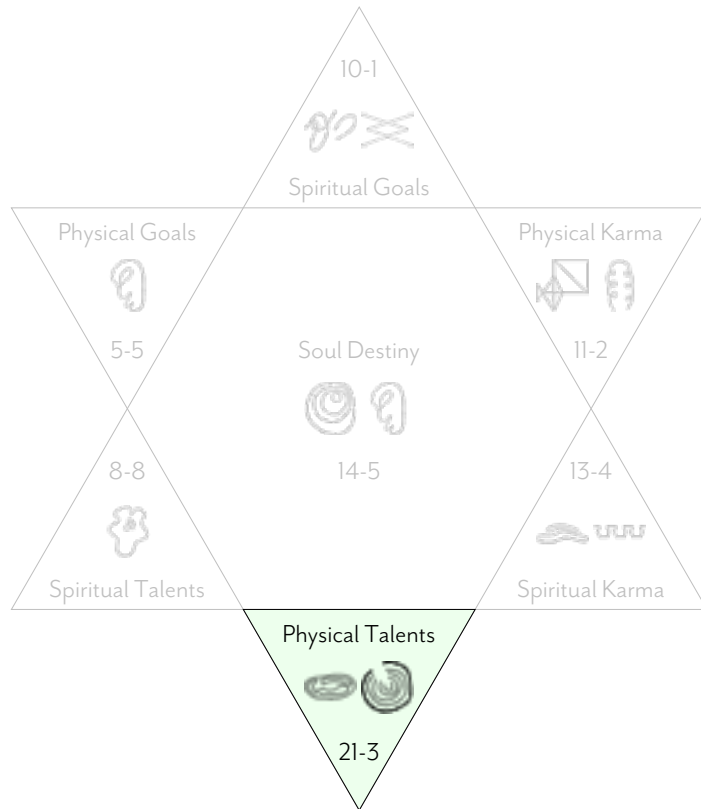

Michael William Sampson

FULL BIRTH READING (COMPLETE)

YOUR PHYSICAL TALENTS

PHYSICAL TALENTS

This is the set of latent abilities within your ego personality that are to be brought up into consciousness and honed by working through the physical karmic issues that are activated from the moment you were born.

At the beginning of your lifetime you usually have a small element of the karmic aspect of a given number within them that needs to be worked through in order to start manifesting their positive qualities.

As the Physical Talent energies flow into your Physical Karmic aspect, their ability to overcome these karmic issues depends upon on their relative power and quality versus the karmic issues.

As the Physical Talents get stronger through time by working through the Physical Karmic issues, they allow you to start working towards manifesting your Physical Goals. The ability of the Physical Talents to help you manifest more of your Physical Goals depends on their relative power and quality.

This flow of energy from the Physical Talent aspect to the adjacent Physical Karma and Physical Goal aspects is called the "fulcrum of the talents".