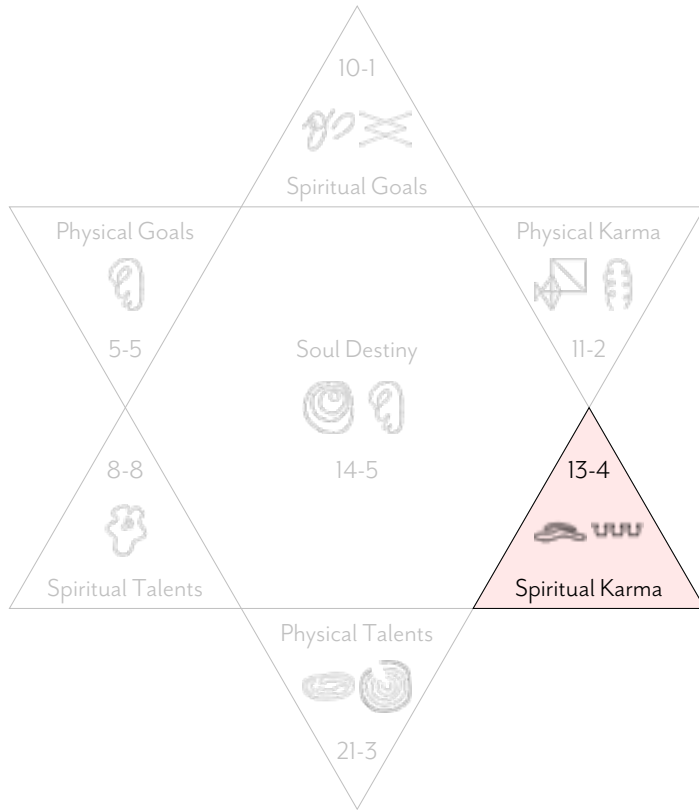

Michael William Sampson

FULL BIRTH READING (COMPLETE)

YOUR SPIRITUAL KARMA

SPIRITUAL KARMA

This is a selection of unresolved past life issues the soul has brought into this lifetime to create the negative context in your life with respect to your spiritual inner life.

If you are new to the spiritual development path, some of these issues may feel very strong emotionally. If this is the case, please note that they have only been placed in your Soul Contract by your soul for you to become conscious of them, to have the feeling experience of moving from the negative experience of them into their positive qualities, as you transmute them. These are the gifts of service you are to bring to the spiritual part of your life. For this is the spiritual growth journey the soul desires for this lifetime.

If you have been on the path for a while, some or all of these issues may no longer resonate with you as you may have worked through some or all of them already.

Would you like to go deeper?

Click below or scan the QR Code to find out more about:

[Your own Birth Reading Report](#)

[Live sessions with a practitioner](#)