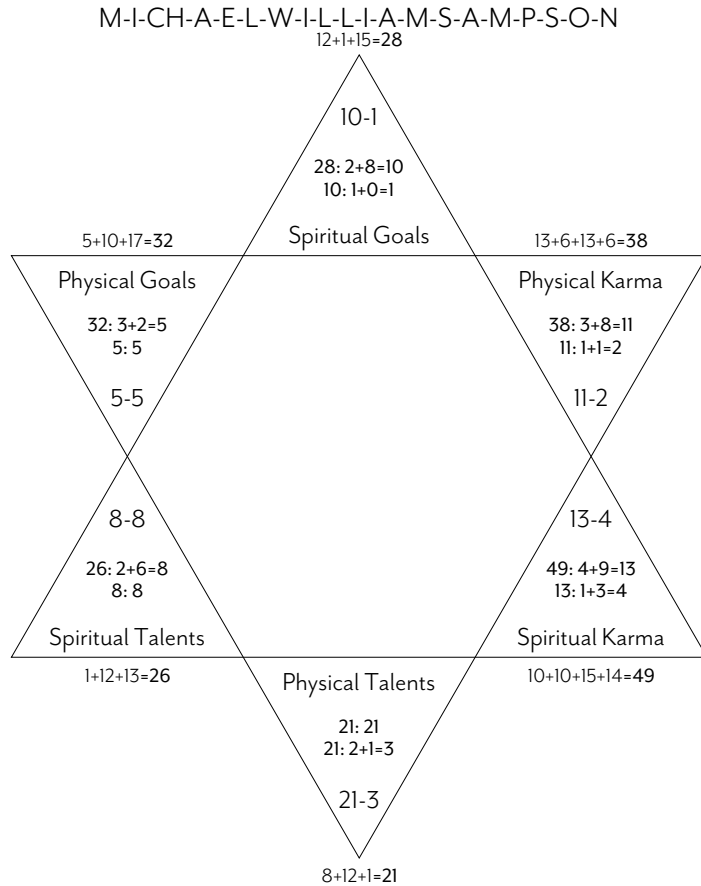

CALCULATIONS

CALCULATING YOUR ASPECT VIBRATION NUMBERS

Now the numbers for each aspect are added up - for Physical Karma, for example, the calculation is $13+6+13+6=38$. We next need to use that total (38) to derive a number between 1 and 22 (corresponding to the number of letters there are in the Hebrew alphabet). If that total is 22 or less, then we just take the number as is - otherwise we add the digits together. You can see this below the wording Physical Karma in the page opposite ($38:3+8=11$) - and for the other five aspects.