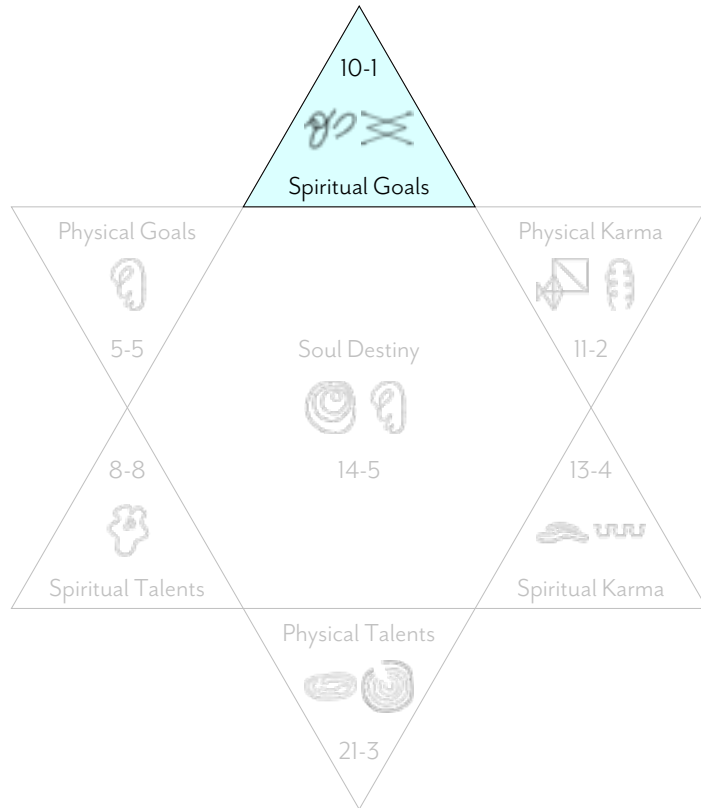

Michael William Sampson

FULL BIRTH READING (COMPLETE)

YOUR SPIRITUAL GOALS

SPIRITUAL GOALS

These are like the dreams you have for your spiritual life, the underlying drive within you that gets you out of bed in the morning - in short, what you really live for.

Would you like to go deeper?

Click below or scan the QR Code to find out more about:

[Your own Birth Reading Report](#)

[Live sessions with a practitioner](#)